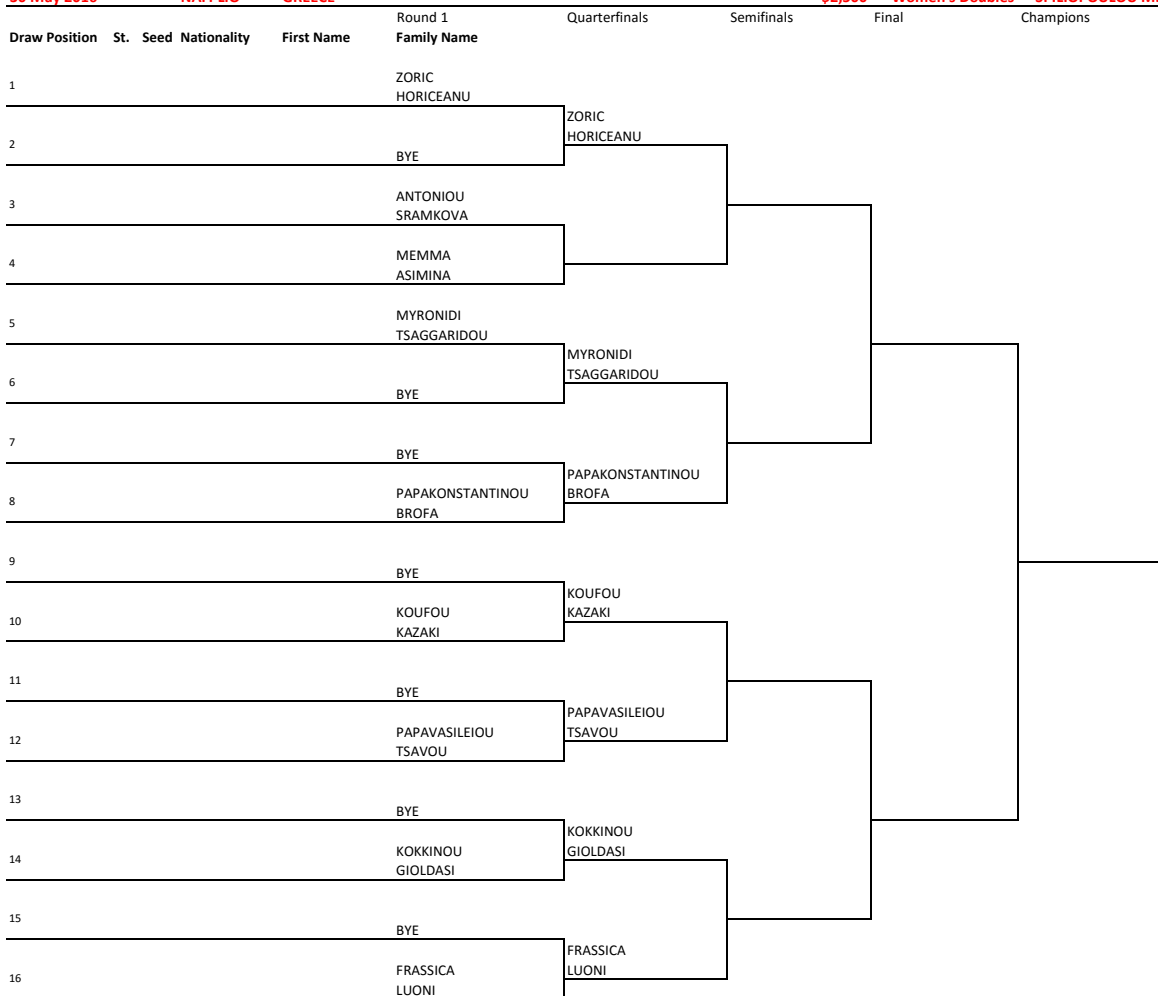

# NAFPLIO BEACH TENNIS CUP

ITF Beach Tennis Tour

Beach Tennis Tour

Tournament Director

Week of **30 May 2016** Venue **NAFPLIO** Country **GREECE** Category **\$2,500 Women's Doubles** Event Type **SPILIOPOULOU M.** Tournament Referee **OURANIDIS F.**

Seeded Team(s)					
Seeding	Rank	Player 1	Rank	Player 2	Combined Ranking
1					0
2					0
3					0
4					0