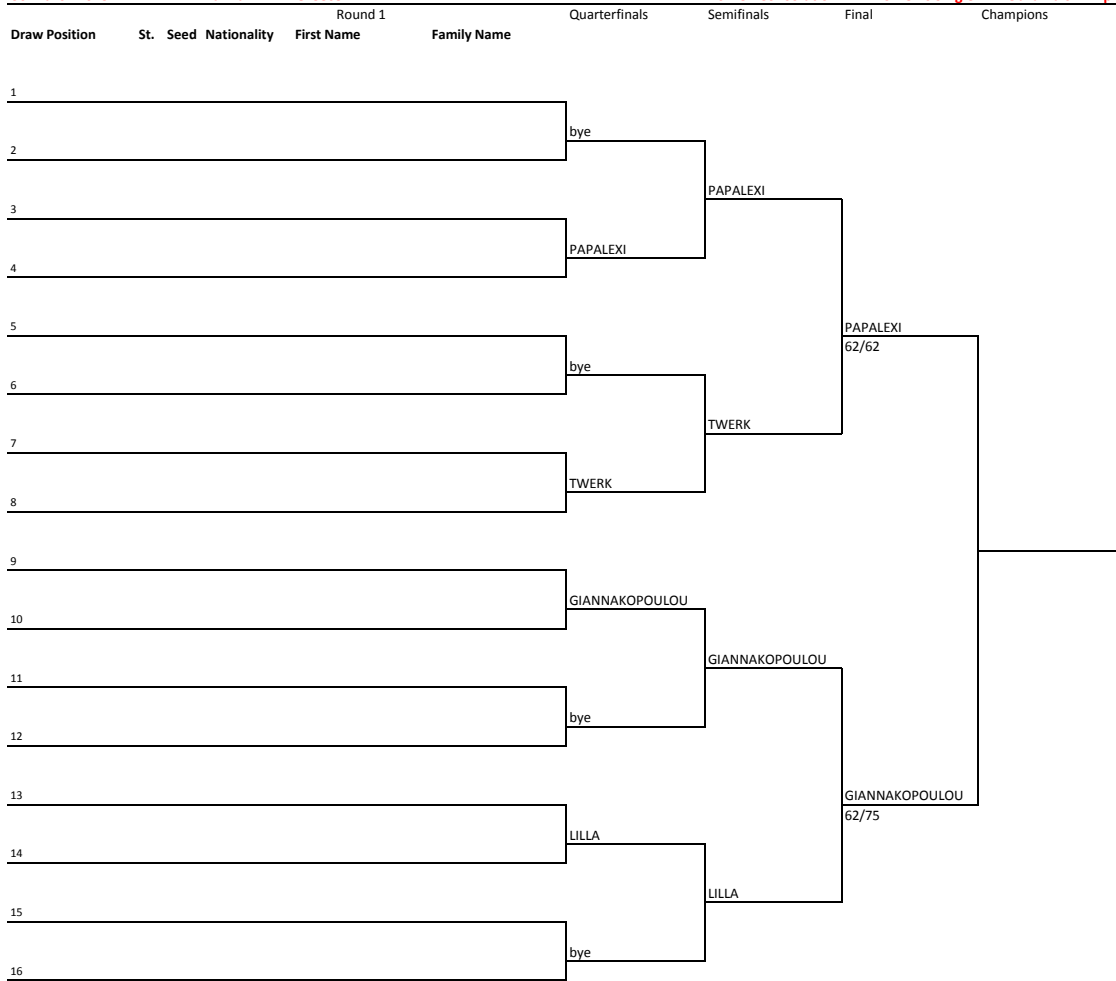

FILATHLITIKOS SPRING CUP 2015

Week of **30 March 2015** Venue **Lamia** Country **Greece** Category **Women Consolation** Event Type **Women's Single** Tournament Referee **Ouranidis Philip**

Seeded Players

Seeding	Rank	Player
1		
2		
3		
4		